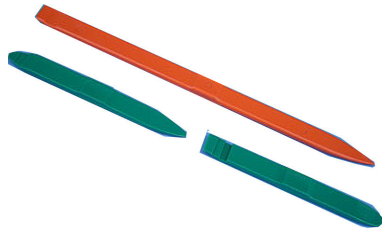

AT77D01 3 PCs Multi-Purpose Removal Tools

Applicable and Contents:

The Long tool is perfect and essential tool for removing dashboard.

It's also ideal tool for wiring work in narrow and deep place.

The Short tools provide four different type ends allow the removing easy and convenient.

AT77D03 52 PCs Radio Removal Tool Set

Contents:

One Pair of each 18 Tools for Most of Car Radios

Applicable:

Mercedes-Benz, Becker, VW, Audi, Porsche, Skoda New, Becker New., Clarion, PK-Clarion, PK-Clarion, RK-Kenwood 01, Sony, RK-Kenwood, Flat, Bravo, Brava, Pioneer & JVC Panasonic 2006, Panasonic, Sony II ab 2002, Kenwood I bis 1998, Sony IDIC 2005, Kenwood Mask