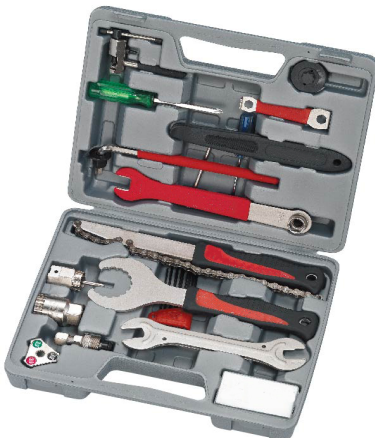

Bicycle Tools

FOR YOUR INQUIRIES, PLEASE
INDICATE MODEL NO., AND
FOLLOWING
CATALOGUE NUMBER
SBT017

13 Pcs Tool Kit BT20213

- 1- CARTRIDGE B.B TOOL
- 1- COTTERLESS CRANK EXTRACTOR
- 1- RED TIRE LEVER
- 1- CHAIN RIVET EXTRACTOR
- 1- LOCKRING REMOVER
- 1- FREEWHEEL TURNER
- 1- 8mm HEX KEY WRENCH
- 2- HUB CONE SPANNER 13/14/15/16mm
- 1- FLAT/PHILIPS SCREWDRIVER
- 1- 8mm/10mm SPANNER
- 1- FOLDING TOOL-2/3/4/5/6mm HEX KEY WRENCH
- 1- FLAT/PHILIPS SCREWDRIVER
- 1- SPOKE WRENCH 10G-15G
- 1- PATCH KIT

18 Pcs Tool Kit BT20218

- 1- CHAIN RIVET EXTRACTOR
- 1- FLAT 5mm/PHILIPS SCREWDRIVERS
- 1- DUST CAP WRENCH
- 1- CHAINRING NUT WRENCH
- 1- TIRE LEVER
- 1- 8mm HEX KEY WRENCH
- 1- PEDAL WRENCH
- 1- FREEWHEEL TURNER
- 1- BOTTOM BRACKET WRENCH
- 2- HUB CONE SPANNER 13/14/15/16mm
- 1- LOCKRING REMOVER
- 1- CRANK PULLER
- 3- SPOKE WRENCH 0.127" 0.13" 0.136"
- 1- CARTRIDGE B.B.TOOL
- 1- FLAT SCREWDRIVER 3mm
- 1- T25 HEX KEY WRENCH
- 1- PATCH KIT

19 Pcs Tool Kit BT20219

- 1- FLAT/PHILIPS SCREWDRIVER
- 1- TIRE LEVER(BLACK)
- 1- CHAIN RIVET EXTRACTOR
- 1- ADJUSTABLE WRENCH
- 1- HEX KEY WRENCH 2/2.5/3/4/5/6mm
- 1- 8mm/10mm SPANNER
- 1- LOCKRING TOOL
- 1- 8mm HEX KEY WRENCH
- 1- PEDAL REMOVER
- 1- FREEWHEEL TURNER
- 1- B.B.CUP TOOL
- 1- FLAT SCREWDRIVER
- 1- HEADSET WRENCH 30/32/36/40mm
- 1- LOCKRING REMOVER
- 1- HUB CONE SPANNER 13/14/15/16mm SETS
- 1- CARTRIDGE B.B.TOOL
- 1- PATCH KIT
- 1- CRANK PULLER
- 1- SPOKE WRENCH 10G-15G