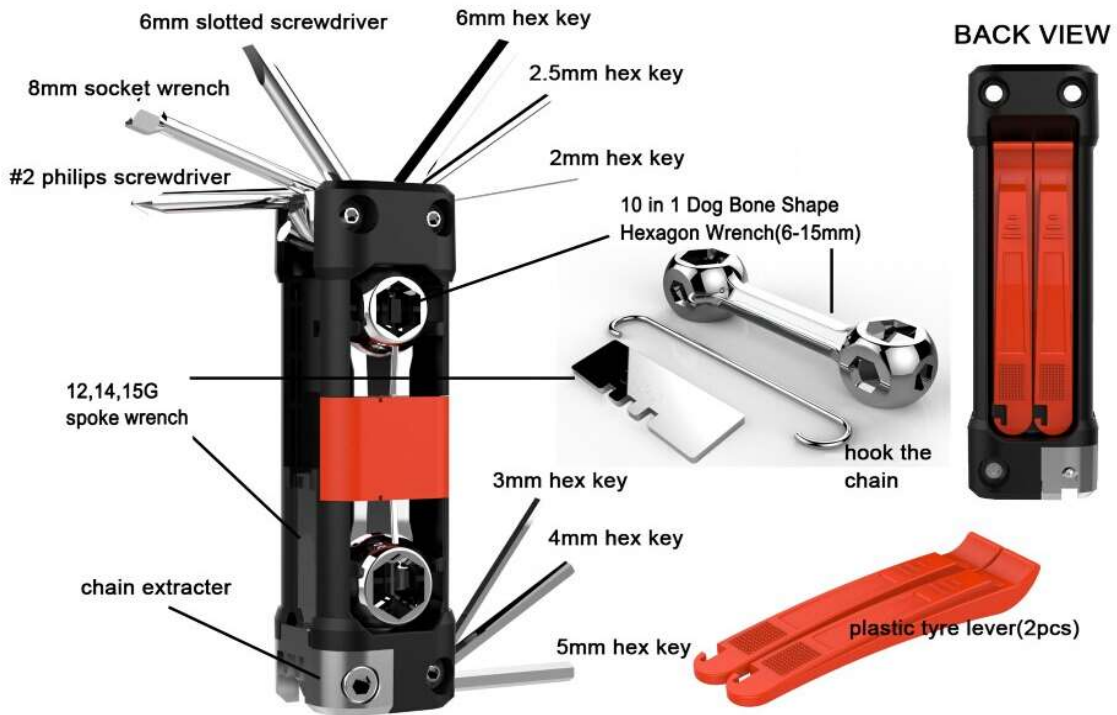

15-IN-1 Bicycle Tools

BT205060

FOR YOUR INQUIRIES,
PLEASE INDICATE MODEL NO.,
AND FOLLOWING CATALOGUE
NUMBER
SBT047

- *8 pc screwdriver
(-) 6mm, (+) #2, (Hex) 2-2.5-3-4-5-6mm
- *1 pc 8mm socket wrench
- *1 pc 10-in-1 Dog bone hex wrench
(6-7-8-9-10-11-12-13-14-15mm)
- *1 pc Spoke wrench 12-14-15G
- *1 pc Chain extractor
- *1 pc Chain hook