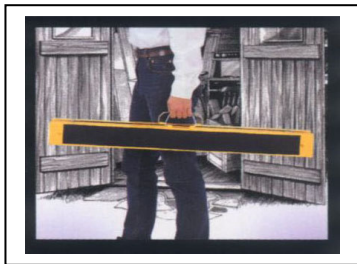

PRODUCT INFORMATION

FOR YOUR INQUIRIES, PLEASE
INDICATE MODEL NO., AND FOLLOWING
CATALOGUE NUMBER
SDI035

UT15002 WORK STAND

- Easy set up w/o any tools
- Light weight 8.15 kgs
- Heavy gauge steel
- Work support for materials to 500 kgs
- Anti-slip feet and top
- Available in both singles or pairs
- 1 Pair/white box/8.1kg/8.5kg/0.4'
- 20' FCL = 2350 paris