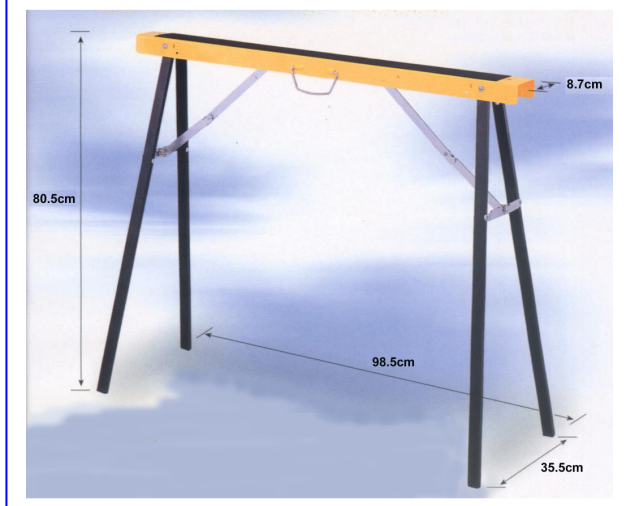

PRODUCT INFORMATION

FOR YOUR INQUIRIES, PLEASE
INDICATE MODEL NO., AND FOLLOWING
CATALOGUE NUMBER
SDI035

UT15002 WORK STAND

- Easy set up w/o any tools
- Light weight 8.15 kgs
- Heavy gauge steel
- Work support for materials to 500 kgs
- Anti-slip feet and top
- Available in both singles or pairs
- 1 Pair/white box/8.1kg/8.5kg/0.4'
- 20' FCL = 2350 paris