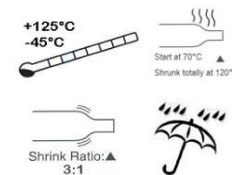

Contents		Contents	
Heat Shrink Tube-Φ7.9*75mm(Black)	10PCS	Heat Shrink Tube-Φ6.4*45mm(Black)	6 PCS
Heat Shrink Tube-Φ9.5* 75mm(Black)	8PCS	Heat Shrink Tube-Φ6.4*45mm(Red)	6 PCS
Heat Shrink Tube-Φ12.7*75mm(Black)	6PCS	Heat Shrink Tube-Φ4.8*45mm(Black)	8 PCS
Heat Shrink Tube-Φ12.7*45mm(Red)	6PCS	Heat Shrink Tube-Φ4.8*45mm(Red)	8 PCS
Heat Shrink Tube-Φ9.5*45mm(Red)	8PCS	Heat Shrink Tube-Φ3.2*45mm(Black)	15 PCS
Heat Shrink Tube-Φ7.9*45mm(Red)	10PCS	Heat Shrink Tube-Φ3.2*45mm(Red)	15 PCS