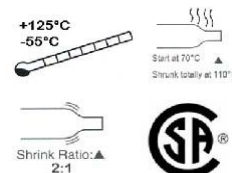

#### UT225002 127 PCS (STANDARD TYPE)

Contents	
Heat Shrink Tube-Φ2*35mm	30 PCS
Heat Shrink Tube-Φ2.5*35mm	25 PCS
Heat Shrink Tube-Φ4*35mm	20 PCS
Heat Shrink Tube-Φ5*35mm	20 PCS
Heat Shrink Tube-Φ7*75mm	16 PCS
Heat Shrink Tube-Φ10*75mm	8 PCS
Heat Shrink Tube-Φ13*75mm	8 PCS

#### UT225004 171 PCS (COLORFUL TYPE)

Contents		Contents	
Heat Shrink Tube-Φ2.0*30mm(Red)	25PCS	Heat Shrink Tube-Φ4.0*60mm(Blue)	10PCS
Heat Shrink Tube-Φ2.0*30mm(Black)	25PCS	Heat Shrink Tube-Φ9.0*90mm(Blue)	11PCS
Heat Shrink Tube-Φ2.0*30mm(White)	25PCS	Heat Shrink Tube-Φ8.0*90mm(White)	11PCS
Heat Shrink Tube-Φ2.0*30mm(Green)	25PCS	Heat Shrink Tube-Φ18*90mm(Yellow)	7PCS
Heat Shrink Tube-Φ6.0*60mm(White)	6PCS	Heat Shrink Tube-Φ12*90mm(Green)	7PCS
Heat Shrink Tube-Φ5.0*60mm(Red)	8PCS	Heat Shrink Tube-Φ10*1M(Black)	1PC
Heat Shrink Tube-Φ4.5*60mm(Black)	10PCS		