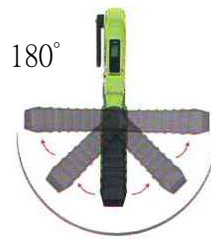

# COB+ SMD LED Work Lights

With USB Charge Port

3 Modes: High-Low-Top

**ET3408146-- 5W 420 Lumens**

**ET340814 -- 3.5W 240 Lumens**

**ET3408141-- 2W 110 Lumens**

Model No.	Light Output	Battery Li-ion	Size mm
ET3408146	420 Lm	3.7V 4400mAh	60 x 32 x 190
ET340814	240 Lm	3.7V 2200mAh	52 x 32 x 163
ET3408141	110 Lm	3.7V1000mAh	48 x 30x 116

Power Indicator

Hook

USB Port

Top

Magnetic

## ET3408142

FOLDABLE WORK LIGHT- Dual Color  
3W white and red COB LED light  
4 Modes: High-Low-Red-Red Flash  
3.7V 1200mAh rechargeable Li-ion battery  
Bottom with a strong magnetic base  
One swivel hook at the top  
with USB charge port