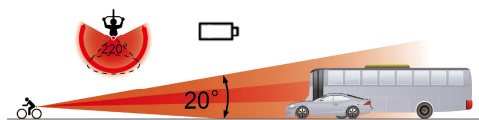

Bicycle Light - Rear

FOR YOUR INQUIRIES, PLEASE
INDICATE MODEL NO., AND
FOLLOWING
CATALOGUE NUMBER
SET106

ET-3432122 - K Mark

- Max. runtime: 2.5H
 - Weather resistant: IPX-4
 - Material: ABS/PC
- Bulb: 9 pc RED LED
1 pc Red LED (Indicator)
Batteries : 1 pc x "AAA"
Function: On-Off

ET-3432124 - K Mark

- Max. runtime: 5.4H
 - Weather resistant: IPX-4
 - Material: ABS/PC
- Bulb: 9 pc RED LED
Batteries : 1 pc x "AAA"
Function: On-Flashing-Off

ET-3432114 - K Mark

- Max. runtime: 6H
 - Weather resistant: IPX-4
 - Material: ABS/PC
- Bulb: 9 pc RED LED
1 pc Green LED (Indicator)
1 pc Red LED Indicator
Batteries : 3.7V/550mAh Lithium Batt
Function: On-Flashing-Off
With USB charge cable 

ET-3432302- K Mark

- Max. runtime: 6H
 - Weather resistant: IPX-4
 - Material: ABS/PC
- Bulb: 3 pc RED LED
1 pc Green LED (Indicator)
1 pc Red LED Indicator
Batteries : 3.7V/550mAh Lithium Batt
Function: On-Off
With USB charge cable