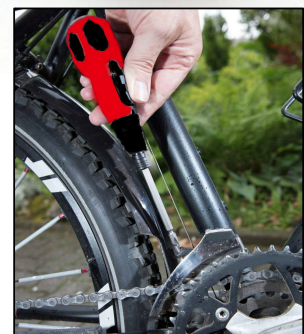

CORDLESS SCREWDRIVER

CATALOGUE NUMBER

SET110

Features & Benefits

- ✓ New Innovative
- ✓ Rechargeable **Lithium-Ion battery** 850 mAH
- ✓ With LED light
- ✓ With **USB charging port**
- ✓ With 1 pc double ended bit
- ✓ Torque: 2Nm(electric), 10Nm(Manual)
- ✓ Rotate speed: 280 RPM

ET999308

20200522-SL

HIMOUNT INDUSTRIAL CO., LTD.
7TH FL. No.325, FU HSING N. ROAD.TAIPEI, TAIWAN
TEL: 886-2-27135577 886-2-27188886 FAX : 886-2-27152218
<http://www.himount.com/>
E - MAIL: info@himount.com