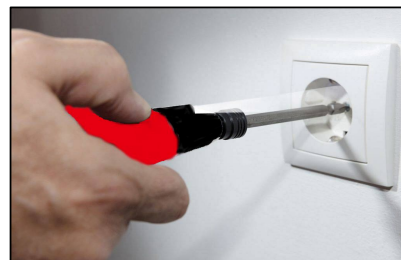

CORDLESS SCREWDRIVER

CATALOGUE NUMBER

SET110

Features & Benefits

- ✓ New Innovative
- ✓ Rechargeable **Lithium-Ion battery** 850 mAH
- ✓ With LED light
- ✓ With **USB charging port**
- ✓ With 1 pc double ended bit
- ✓ Torque: 2Nm(electric), 10Nm(Manual)
- ✓ Rotate speed: 280 RPM

ET999308

20200522-SL

HIMOUNT INDUSTRIAL CO., LTD.
7TH FL. No.325, FU HSING N. ROAD.TAIPEI, TAIWAN
TEL: 886-2-27135577 886-2-27188886 FAX : 886-2-27152218
<http://www.himount.com/>
E - MAIL: info@himount.com