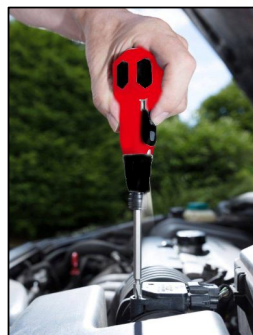

CORDLESS SCREWDRIVER

CATALOGUE NUMBER

SET110

Features & Benefits

- ✓ New Innovative
- ✓ Rechargeable **Lithium-Ion battery** 850 mAH
- ✓ With LED light
- ✓ With **USB charging port**
- ✓ With 1 pc double ended bit
- ✓ Torque: 2Nm(electric), 10Nm(Manual)
- ✓ Rotate speed: 280 RPM

ET999308

20200522-SL

HIMOUNT INDUSTRIAL CO., LTD.
7TH FL. No.325, FU HSING N. ROAD.TAIPEI, TAIWAN
TEL: 886-2-27135577 886-2-27188886 FAX : 886-2-27152218
<http://www.himount.com/>
E - MAIL: info@himount.com