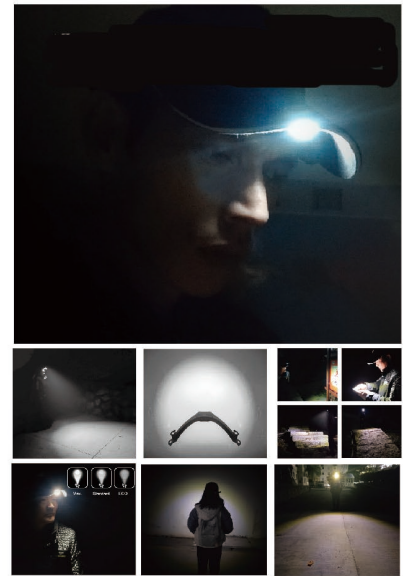

FOR YOUR INQUIRIES, PLEASE
INDICATE MODEL NO., AND
FOLLOWING
CATALOGUE NUMBER

SET118

Clip to Fit Running light

Up to 250 Lumens

ET340256

Perfectly fitted to your Hat

Clip to fit

Adjustable Clip

Well balance to your Hat

Clear illumination to the roadsurface

Specifications

Light source: 3 pcs Cree LED & 1pc Green / Red LED (Power Indicator)
Power source: 660mAh (330mAh x 2pcs)
Rechargeable battery
Material: ABS, PC, Silicone
Size: 169 x 85 x 52mm
Weight: 48g
Water resistance: IPX4

Features

1. Fashionable and perfectly fitted to your cap. Hidden concealed design to clip it under the brim of cap securely.
2. Adjustable clip to fit different kinds of caps.
3. Close to forehead by means of the lever and the gravity of light on the cap to keep the light from sagging or swaying.
4. The unique optical design offers broad and wide vision from near to far road illumination.
5. Light modes: Max - Standard - Eco - Off