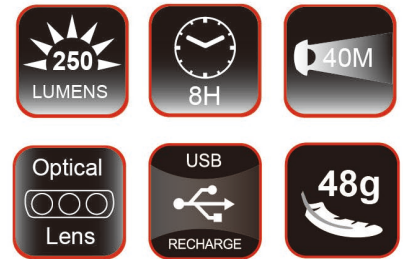

FOR YOUR INQUIRIES, PLEASE
INDICATE MODEL NO., AND
FOLLOWING
CATALOGUE NUMBER

SET118

Clip to Fit Running light

Up to 250 Lumens

ET340256

Perfectly fitted to your Hat

Clip to fit

Adjustable Clip

Well balance to your Hat

Clear illumination to the roadsurface

Specifications

Light source: 3 pcs Cree LED & 1pc Green / Red LED (Power Indicator)
Power source: 660mAh (330mAh x 2pcs)
Rechargeable battery
Material: ABS, PC, Silicone
Size: 169 x 85 x 52mm
Weight: 48g
Water resistance: IPX4

Features

1. Fashionable and perfectly fitted to your cap. Hidden concealed design to clip it under the brim of cap securely.
2. Adjustable clip to fit different kinds of caps.
3. Close to forehead by means of the lever and the gravity of light on the cap to keep the light from sagging or swaying.
4. The unique optical design offers broad and wide vision from near to far road illumination.
5. Light modes: Max - Standard - Eco - Off

ANSI FLI STANDARD	Max.light output	Max.runtime	Peak beam intensity	Beam Distance	Impact Resistant	Water Proof
Max.	250LM±20%	2.5H±20%	480cd	40M	1M	IPX 4
Standard	100LM±20%	5.5H±20%				
ECO.	50LM±20%	8H±20%				