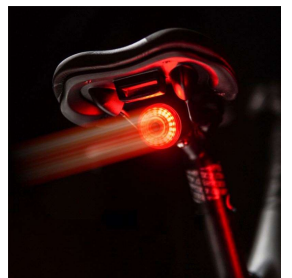

Bicycle Rear Light -Auto Sensor

Precise brake warning

Smart start and stop

Auto On/Off by motion sensing technology

FOR YOUR INQUIRIES, PLEASE
INDICATE MODEL NO., AND
FOLLOWING
CATALOGUE NUMBER

SET125

ET340352 -- Round

- Lamp beads: 20 pcs SMD red LED
- Weather resistant: IPX-6
- Material: Aluminum alloy/plastic
- Battery: 420mAh
- Bright: 50 LM
- Mode: 6 Steady light- Fast flash-slow flash
Rhythmic flash-Breathing flash-
ECO flash
- Charging: USB

ET340354 -- Square

- Lamp beads: 16 pcs SMD red LED
- Weather resistant: IPX-6
- Material: Aluminum alloy/plastic
- Battery: 350mAh
- Bright: 20 LM
- Mode: 6 Steady light- Fast flash-slow flash
Rhythmic flash-Breathing flash-
ECO flash
- Charging: USB