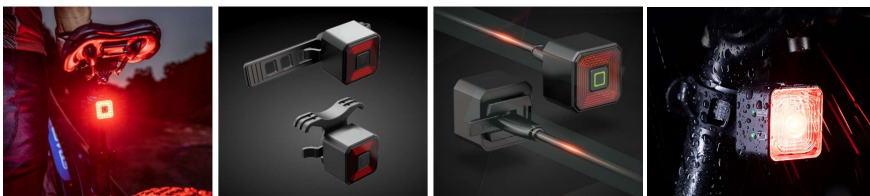

Bicycle Rear Light -Auto Sensor

Precise brake warning

Smart start and stop

Auto On/Off by motion sensing technology

FOR YOUR INQUIRIES, PLEASE
INDICATE MODEL NO., AND
FOLLOWING
CATALOGUE NUMBER

SET125

ET340352 -- Round

- Lamp beads: 20 pcs SMD red LED
- Weather resistant: IPX-6
- Material: Aluminum alloy/plastic
- Battery: 420mAh
- Bright: 50 LM
- Mode: 6 Steady light- Fast flash-slow flash
Rhythmic flash-Breathing flash-
ECO flash
- Charging: USB

ET340354 -- Square

- Lamp beads: 16 pcs SMD red LED
- Weather resistant: IPX-6
- Material: Aluminum alloy/plastic
- Battery: 350mAh
- Bright: 20 LM
- Mode: 6 Steady light- Fast flash-slow flash
Rhythmic flash-Breathing flash-
ECO flash
- Charging: USB