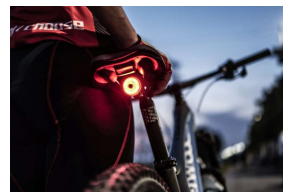

Bicycle Rear Light -Auto Sensor

Precise brake warning

Smart start and stop

Auto On/Off by motion sensing technology

FOR YOUR INQUIRIES, PLEASE
INDICATE MODEL NO., AND
FOLLOWING
CATALOGUE NUMBER

SET125

ET340352 -- Round

- Lamp beads: 20 pcs SMD red LED
- Weather resistant: IPX-6
- Material: Aluminum alloy/plastic
- Battery: 420mAh
- Bright: 50 LM
- Mode: 6 Steady light- Fast flash-slow flash
Rhythmic flash-Breathing flash-
ECO flash
- Charging: USB

ET340354 -- Square

- Lamp beads: 16 pcs SMD red LED
- Weather resistant: IPX-6
- Material: Aluminum alloy/plastic
- Battery: 350mAh
- Bright: 20 LM
- Mode: 6 Steady light- Fast flash-slow flash
Rhythmic flash-Breathing flash-
ECO flash
- Charging: USB