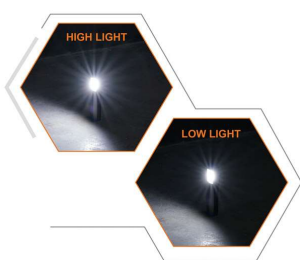

Rechargeable Mini Work Light

FOR YOUR INQUIRIES, PLEASE
INDICATE MODEL NO., AND
FOLLOWING
CATALOGUE NUMBER

SET128

Portable and light weight
Magnetic Base
With Pen clip design
Durable Aluminum Housing
Power indicator
USB charging
COB LED

ET340851

HIMOUNT INDUSTRIAL CO., LTD.
7TH FL. No.325, FU HSING N. ROAD.
TAIPEI, TAIWAN,
TEL: 886-2-27135577 FAX: 886-2-27152218
E - MAIL : himount@himount.com
[http:// www.himount.com](http://www.himount.com)