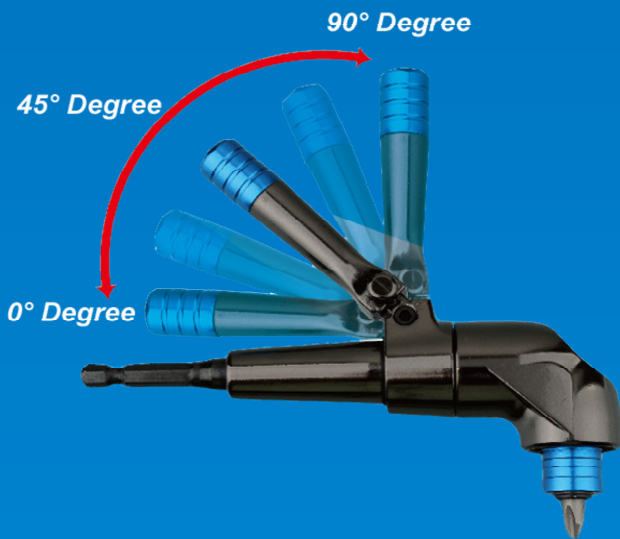

ANGLE DRIVER

FOR YOUR INQUIRIES, PLEASE
INDICATE MODEL NO., AND
FOLLOWING
CATALOGUE NUMBER

SSD023

QUICKLY RELEASE 1/4" SHANK W/POWER GROOVE

An Experts in Difficult-To-Access Locations

SD80221

Max. RPM 2000, 57Nm /
Max. 18V

1/4" Quick Release
Angle Driver

Gripped stabilizer arm with
screwdriver bits storage

20180620 HGC

HIMOUNT INDUSTRIAL CO., LTD.
7TH FL., NO. 325, FU HSING N. ROAD, TAIPEI, TAIWAN
TEL: 886-2-27135577 886-2-27188886
FAX: 886-2-27152218
E-MAIL: info@himount.com
<http://www.himount.com/>