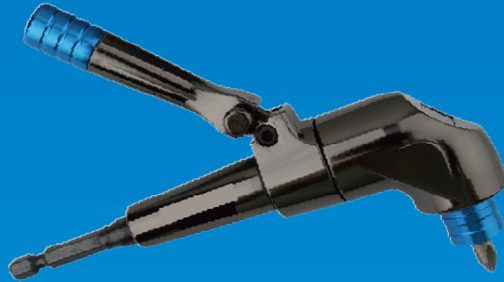

ANGLE DRIVER

FOR YOUR INQUIRIES, PLEASE
INDICATE MODEL NO., AND
FOLLOWING
CATALOGUE NUMBER

SSD023

QUICKLY RELEASE 1/4" SHANK W/POWER GROOVE

An Experts in Difficult-To-Access Locations

SD80221

Max. RPM 2000, 57Nm /
Max. 18V

1/4" Quick Release
Angle Driver

Gripped stabilizer arm with
screwdriver bits storage

20180620 HGC

HIMOUNT INDUSTRIAL CO., LTD.
7TH FL., NO. 325, FU HSING N. ROAD, TAIPEI, TAIWAN
TEL: 886-2-27135577 886-2-27188886
FAX: 886-2-27152218
E-MAIL: info@himount.com
<http://www.himount.com/>