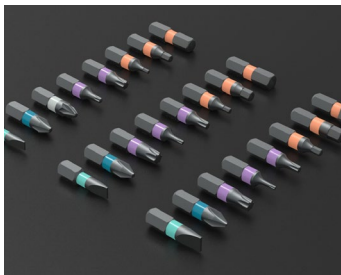

SD01620 - RATCHET SCREWDRIVER SET

The Ratchet handle, wrench and screwdriver can be switched seamlessly.
24 commonly used bits, covering 18 usage scenarios
Ratcheting labor-saving design
Super hard aluminum alloy handle, light and convenient

SD01622 - RATCHET SOCKET SET

The product is equipped with ratchet handles, wrenches, screwdrivers, sockets
22 pcs. 5 types of bits
9 pcs 1/4" Dr. Sockets
1 pc Bit holder