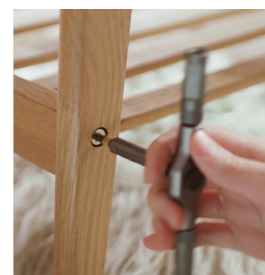

SD01620 - RATCHET SCREWDRIVER SET

The Ratchet handle, wrench and screwdriver can be switched seamlessly.
24 commonly used bits, covering 18 usage scenarios
Ratcheting labor-saving design
Super hard aluminum alloy handle, light and convenient

SD01622 - RATCHET SOCKET SET

The product is equipped with ratchet handles, wrenches, screwdrivers, sockets
22 pcs. 5 types of bits
9 pcs 1/4" Dr. Sockets
1 pc Bit holder