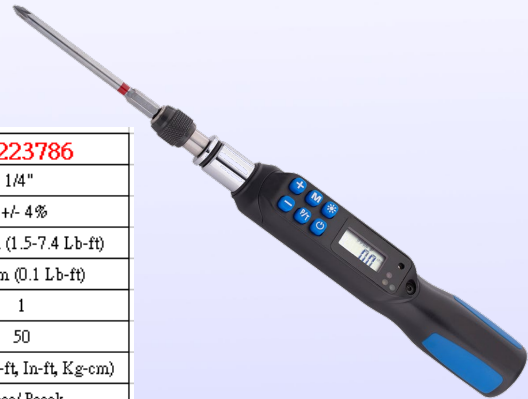

FOR YOUR INQUIRIES, PLEASE
INDICATE MODEL NO., AND FOLLOWING
CATALOGUE NUMBER

STS212

Digital Torque Screw Driver with 1 bit

Model No.	TS223782	TS223784	TS223786
Drive	1/4"	1/4"	1/4"
Accuracy	+/- 4%	+/- 4%	+/- 4%
Torque Wrench	50-250 cNm (0.04-0.19 Lb-ft)	100-500 cNm (0.08-0.37 Lb-ft)	2-10 Nm (1.5-7.4 Lb-ft)
Resolution	0.01 cNm (0.016 Lb-ft)	0.01 cNm (0.016 Lb-ft)	0.1 Nm (0.1 Lb-ft)
Preset	1	1	1
Memory	50	50	50
Unit	4 (cNm, Lb-ft, In-ft, Kg-cm)	4 (cNm, Lb-ft, In-ft, Kg-cm)	4 (Nm, Lb-ft, In-ft, Kg-cm)
Mode	Trace/ Peak	Trace/ Peak	Trace/ Peak
Backlight	Yes	Yes	Yes
Alert	LED, Buzzer	LED, Buzzer	LED, Buzzer
Battery	1 pc AAA (included)	1 pc AAA (included)	1 pc AAA (included)
Length	200mm	200mm	200mm
Weight	190g	190g	190g
Autoshut off	60 seconds	60 seconds	60 seconds

Mini Digital Torque Wrench with 11 bits

Model No.	TS168102	TS168104	TS168106
Drive	1/4" - 72T	1/4" - 72T	1/4" - 72T
Accuracy	+/- 4%	+/- 4%	+/- 4%
Torque Wrench	50-250 cNm (0.04-0.19 Lb-ft)	100-500 cNm (0.08-0.37 Lb-ft)	2-10 Nm (1.5-7.4 Lb-ft)
Resolution	0.01 cNm (0.016 Lb-ft)	0.01 cNm (0.016 Lb-ft)	0.1 Nm (0.1 Lb-ft)
Preset	1	1	1
Memory	50	50	50
Unit	4 (cNm, Lb-ft, In-ft, Kg-cm)	4 (cNm, Lb-ft, In-ft, Kg-cm)	4 (Nm, Lb-ft, In-ft, Kg-cm)
Mode	Trace/ Peak	Trace/ Peak	Trace/ Peak
Backlight	Yes	Yes	Yes
Alert	LED, Buzzer	LED, Buzzer	LED, Buzzer
Battery	1 pc AAA (included)	1 pc AAA (included)	1 pc AAA (included)
Length	212mm	212mm	212mm
Weight	190g	230g	230g
Autoshut off	60 seconds	60 seconds	60 seconds