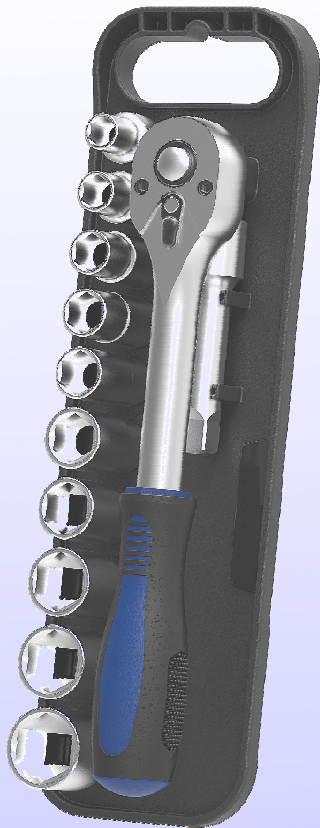

# Mini Socket Wrench Set

FOR YOUR INQUIRIES, PLEASE  
INDICATE MODEL NO., AND FOLLOWING  
CATALOGUE NUMBER

STS219

## TS250806

**3/8" Dr. Socket Wrench Set**

**1 - 72T Ratchet Handle-21cmL**

**1- 75L Extension Bar**

**10- 3/8" Dr. Sockets:**

**8-9-10-11-12-13-14-16-17-18mm**

## TS250808

**1/4" Dr. Socket Wrench Set**

**1 - 72T Ratchet Handle-21cmL**

**1- 75L Extension Bar**

**10- 1/4" Dr. Sockets:**

**4-5-6-7-8-10-11-12-13-14mm**

**With Belt Clip**

## TS250810

**1/4" Dr. Socket Bit Set**

**1 - 72T Ratchet Handle-21cmL**

**1- 75L Extension Bar**

**10- 1/4" Dr. Socket Bit:**

**H : 3-4-5-6**

**TX: 25-30**

**PH: 2**