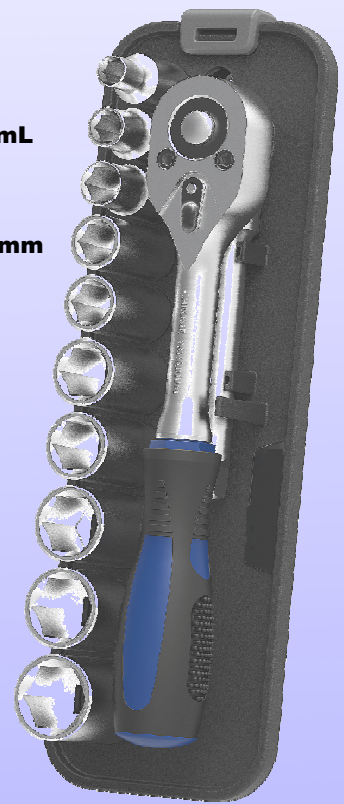

## TS250806

**3/8" Dr. Socket Wrench Set**

**1 - 72T Ratchet Handle-21cmL**

**1- 75L Extension Bar**

**10- 3/8" Dr. Sockets:**

**8-9-10-11-12-13-14-16-17-18mm**

## TS250808

**1/4" Dr. Socket Wrench Set**

**1 - 72T Ratchet Handle-21cmL**

**1- 75L Extension Bar**

**10- 1/4" Dr. Sockets:**

**4-5-6-7-8-10-11-12-13-14mm**

**With Belt Clip**

## TS250810

**1/4" Dr. Socket Bit Set**

**1 - 72T Ratchet Handle-21cmL**

**1- 75L Extension Bar**

**10- 1/4" Dr. Socket Bit:**

**H : 3-4-5-6**

**TX: 25-30**

**PH: 2**