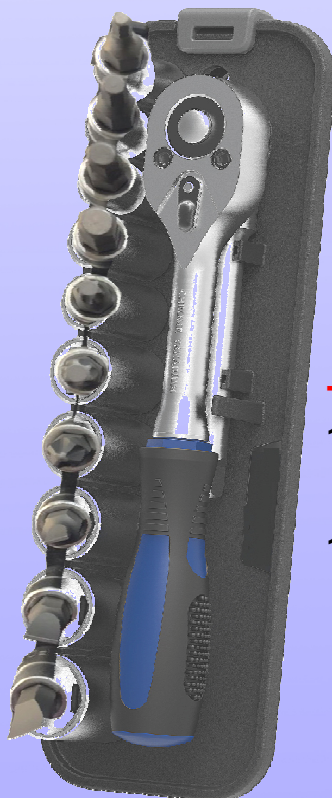

## TS250806

**3/8" Dr. Socket Wrench Set**

**1 - 72T Ratchet Handle-21cmL**

**1- 75L Extension Bar**

**10- 3/8" Dr. Sockets:**

**8-9-10-11-12-13-14-16-17-18mm**

## TS250808

**1/4" Dr. Socket Wrench Set**

**1 - 72T Ratchet Handle-21cmL**

**1- 75L Extension Bar**

**10- 1/4" Dr. Sockets:**

**4-5-6-7-8-10-11-12-13-14mm**

**With Belt Clip**

## TS250810

**1/4" Dr. Socket Bit Set**

**1 - 72T Ratchet Handle-21cmL**

**1- 75L Extension Bar**

**10- 1/4" Dr. Socket Bit:**

**H : 3-4-5-6**

**TX: 25-30**

**PH: 2**