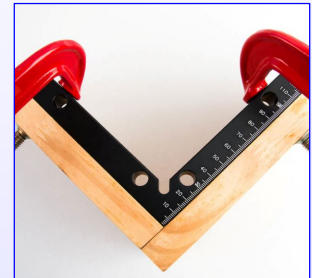

Clamping Square

FOR YOUR INQUIRIES, PLEASE
INDICATE MODEL NO., AND FOLLOWING
CATALOGUE NUMBER
STV065

UT0985504

90 Degree Clamp Square- Aluminum

UT0985506

90 Degree Clamp Square- Aluminum

UT0985602 (100mm L) UT0985604 (120mm L) UT0985606 (130mm L)

**90 Degree Clamp Square- Aluminum
With 2 clamps**