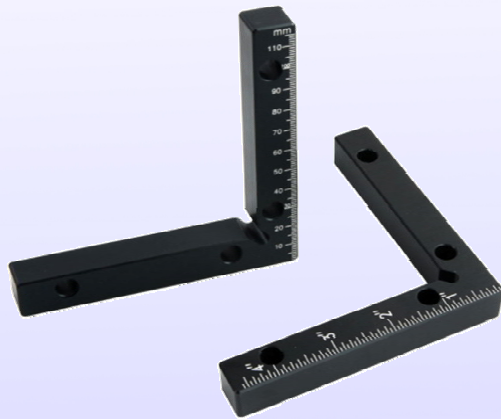

Clamping Square

FOR YOUR INQUIRIES, PLEASE
INDICATE MODEL NO., AND FOLLOWING
CATALOGUE NUMBER
STV065

UT0985504

90 Degree Clamp Square- Aluminum

UT0985506

90 Degree Clamp Square- Aluminum

UT0985602 (100mm L) UT0985604 (120mm L) UT0985606 (130mm L)

**90 Degree Clamp Square- Aluminum
With 2 clamps**