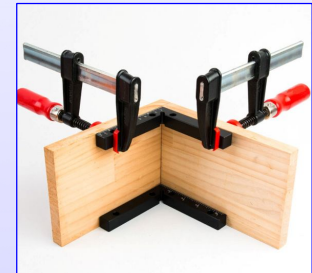

Clamping Square

FOR YOUR INQUIRIES, PLEASE
INDICATE MODEL NO., AND FOLLOWING
CATALOGUE NUMBER
STV065

UT0985504

90 Degree Clamp Square- Aluminum

UT0985506

90 Degree Clamp Square- Aluminum

UT0985602 (100mm L) UT0985604 (120mm L) UT0985606 (130mm L)

**90 Degree Clamp Square- Aluminum
With 2 clamps**