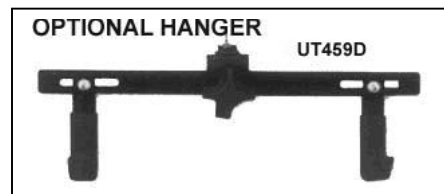

FOR YOUR INQUIRIES, PLEASE
INDICATE MODEL NO., AND FOLLOWING
CATALOGUE NUMBER
SUT072

CARGO BAR (ADJUSTABLE)

- EASY FOR OPERATION
- TILTING RUBBER PADS
- HARD HARMERTON PAINT FINISHING
- APPLICATIONS FOR WOODWORKING, LIGHTING, ELEC. DRILL
- SPECIALLY DESIGNED TO BE A HANGER FOR BICYCLE.

MODEL NO.:	UT457	UT458	UT459	UT459K1	UT4595
	Door frame	Truck stop	Ceiling support	W/2 Bike Holder	Ceiling support
MINIMUM LENGTH (mm)	750	1010	1600	1600	2100
MAXIMUM LENGTH (mm)	1250	1770	2900	2900	3900
MAXIMUM LOADING (Kgs)	60	50	50	50	40
PACKING	WHITE BOX				