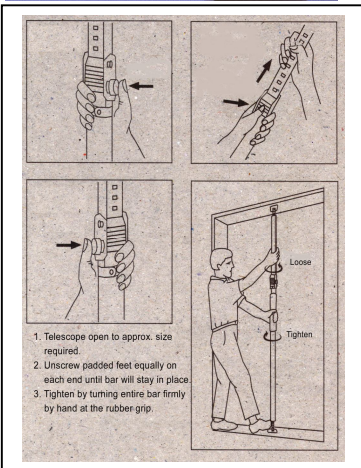

FOR YOUR INQUIRIES, PLEASE
INDICATE MODEL NO., AND FOLLOWING
CATALOGUE NUMBER
SUT072

CARGO BAR (ADJUSTABLE)

- EASY FOR OPERATION
- TILTING RUBBER PADS
- HARD HARMERTON PAINT FINISHING
- APPLICATIONS FOR WOODWORKING, LIGHTING, ELEC. DRILL
- SPECIALLY DESIGNED TO BE A HANGER FOR BICYCLE.