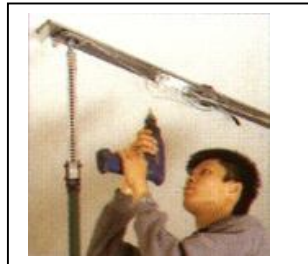

FOR YOUR INQUIRIES, PLEASE
INDICATE MODEL NO., AND FOLLOWING
CATALOGUE NUMBER
SUT072

CARGO BAR (ADJUSTABLE)

- EASY FOR OPERATION
- TILTING RUBBER PADS
- HARD HARMERTON PAINT FINISHING
- APPLICATIONS FOR WOODWORKING, LIGHTING, ELEC. DRILL
- SPECIALLY DESIGNED TO BE A HANGER FOR BICYCLE.