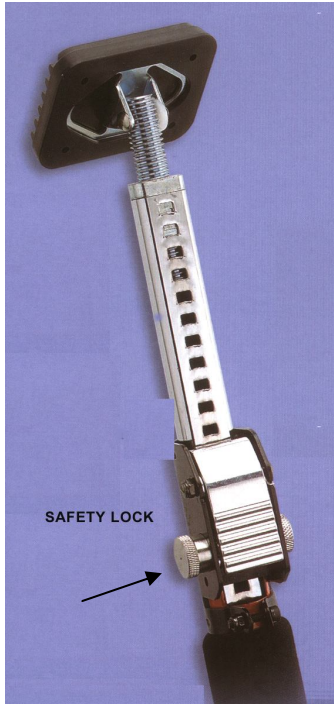

FOR YOUR INQUIRIES, PLEASE
INDICATE MODEL NO., AND FOLLOWING
CATALOGUE NUMBER
SUT072

CARGO BAR (ADJUSTABLE)

- EASY FOR OPERATION
- TILTING RUBBER PADS
- HARD HARMERTON PAINT FINISHING
- APPLICATIONS FOR WOODWORKING, LIGHTING, ELEC. DRILL
- SPECIALLY DESIGNED TO BE A HANGER FOR BICYCLE.

MODEL NO.:	UT457	UT458	UT459	UT459K1	UT4595
	Door frame	Truck stop	Ceiling support	W/2 Bike Holder	Ceiling support
MINIMUM LENGTH (mm)	750	1010	1600	1600	2100
MAXIMUM LENGTH (mm)	1250	1770	2900	2900	3900
MAXIMUM LOADING (Kgs)	60	50	50	50	40
PACKING	WHITE BOX				