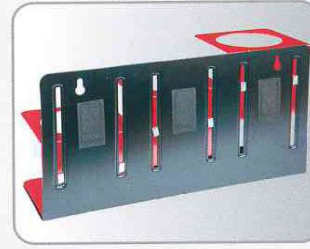

UT1992026

HIMOUNT INDUSTRIAL CO., LTD.
7TH FL., NO. 325, FU HSING N. ROAD, TAIPEI, TAIWAN
TEL: 886-2-27135577 886-2-27188886
FAX: 886-2-27152218
E-MAIL: info@himount.com
<http://www.himount.com/>