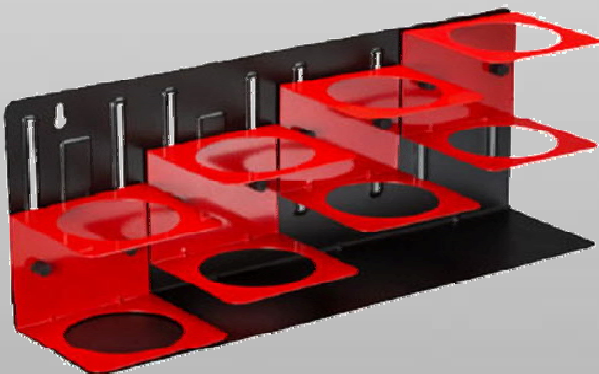

Can/Bottle Holder

FOR YOUR INQUIRIES, PLEASE
INDICATE MODEL NO., AND FOLLOWING
CATALOGUE NUMBER

SUT080

- Strong magnet can organizer tray onto most metal surface including tool box
- Height adjustable to different height sizes of cans fit
- Thin foam protection on magnets prevents scratching surface

UT1992024

HIMOUNT INDUSTRIAL CO., LTD.
7TH FL., NO. 325, FU HSING N. ROAD, TAIPEI, TAIWAN
TEL: 886-2-27135577 886-2-27188886
FAX: 886-2-27152218
E-MAIL: info@himount.com
<http://www.himount.com/>