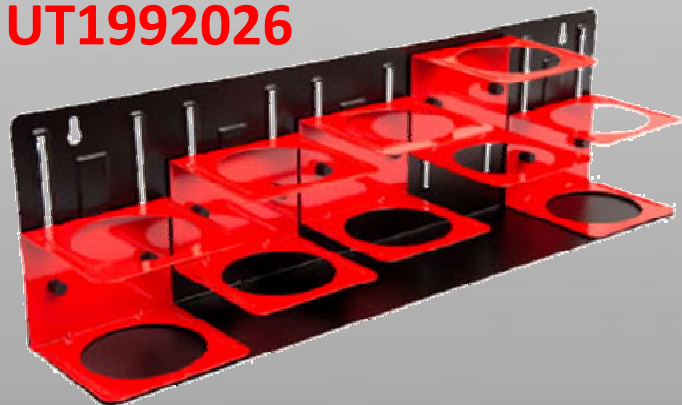

UT1992026

HIMOUNT INDUSTRIAL CO., LTD.
7TH FL., NO. 325, FU HSING N. ROAD, TAIPEI, TAIWAN
TEL: 886-2-27135577 886-2-27188886
FAX: 886-2-27152218
E-MAIL: info@himount.com
<http://www.himount.com/>