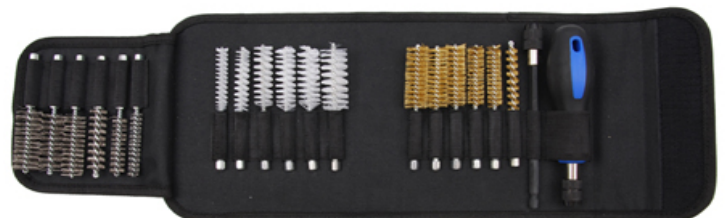

HIMOUNT INDUSTRIAL CO., LTD.
7TH FL. No.325, FU HSING N. ROAD.
TAIPEI, TAIWAN
TEL: 886-2-27135577 886-2-27188886
FAX : 886-2-27152218
<http://www.himount.com/>
E - MAIL: info@himount.com